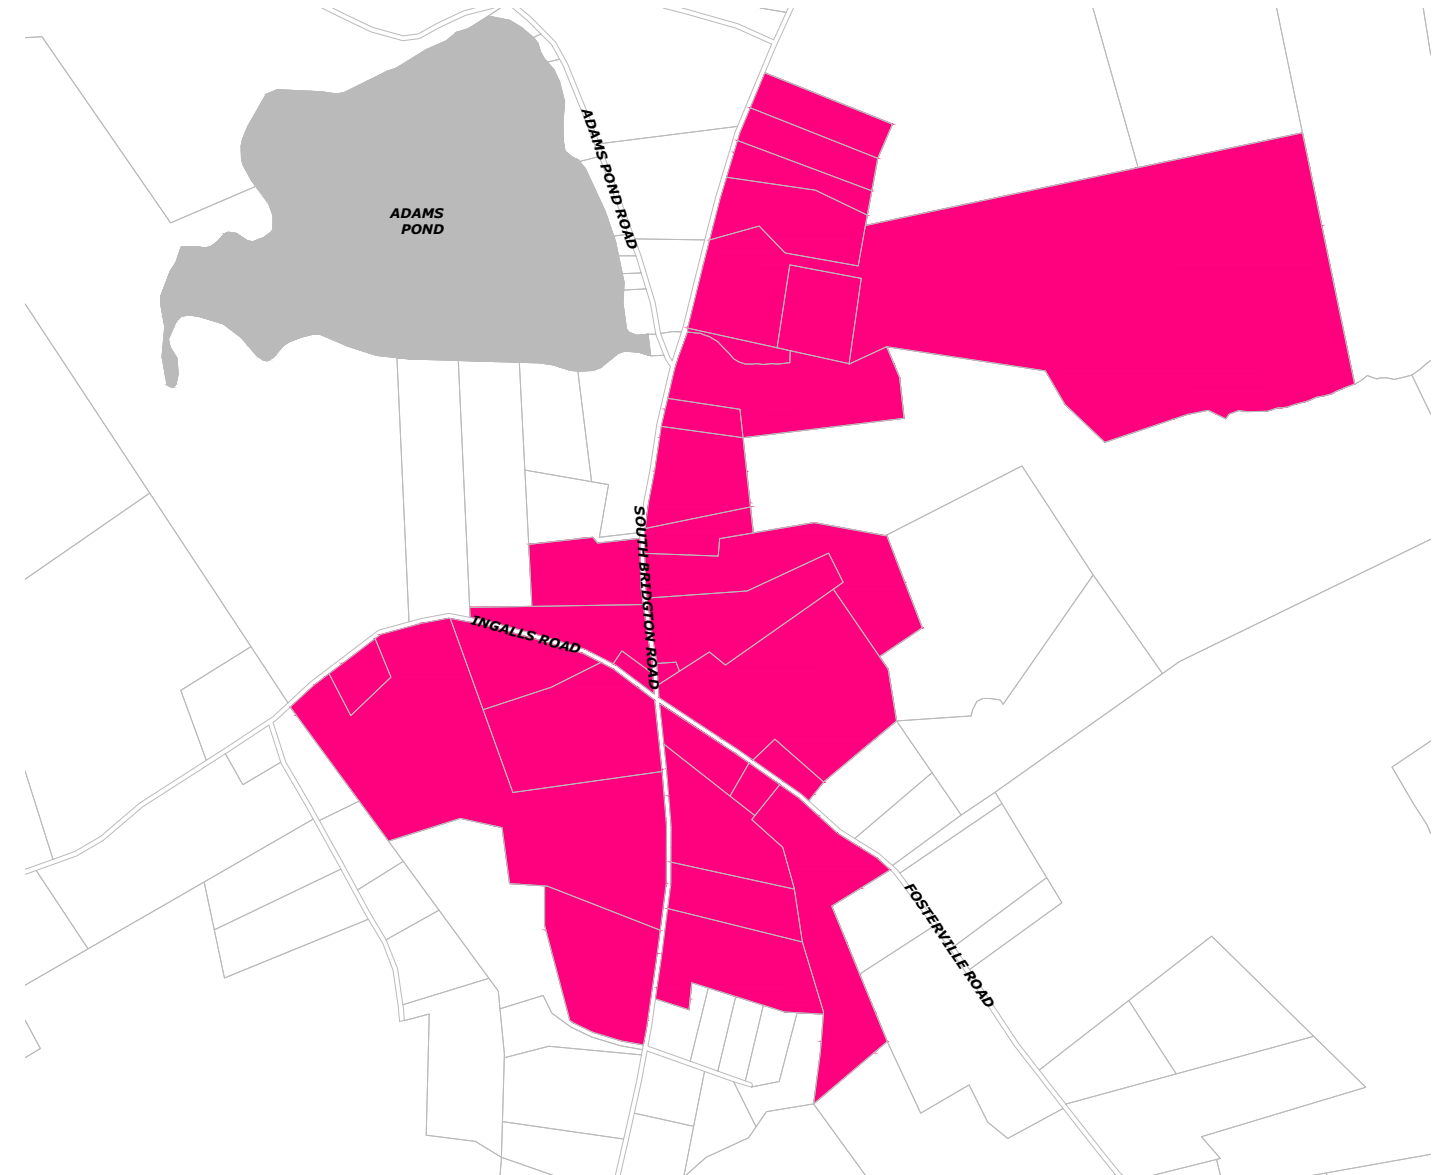

VILLAGE OF NORTH BRIDGTON

VILLAGE OF SOUTH BRIDGTON

LEGEND:

-  **OUTER VILLAGE DISTRICT**
-  **TOWN-OWNED LAND (PARK, BEACH, ETC.)**
-  **LAKE, POND, OR RIVER**

**OFFICIAL ZONING MAP
TOWN OF BRIDGTON, MAINE
OUTER VILLAGE DISTRICT
MAP 10 of 11
JANUARY 2019
(NO SCALE)**